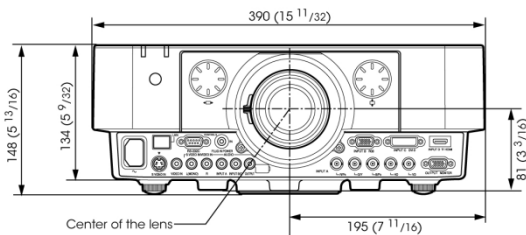

Solid Installation Projector VPL-FX37

Key Features

- 6,000 lumens
- Native XGA (1,024 x 768) resolution
- Bright Era™ Long Lasting Optics
- Flexible 1.6x manual zoom standard lens
- Vertical +51%, Horizontal +/-33% Lens Shift
- Network control and monitoring
- Synchronized lamp and filter maintenance cycle
- Rich interface terminals including 1xDVI-D
- Blend-in design
- Low power consumption

Dimensions (Front) Unit: mm (inches)

Dimensions (Bottom)

Optional Lenses

	VPLL-Z1024	VPLL-Z1032
Throw Ratio	2.38 to 3.26	3.24 to 4.95
Aperture	f/2.00 to 2.30	f/2.00 to 2.40
Lens Shift	Vertical : +51%/-0% Horizontal : +/- 33%	
Mass	Approx. 1.1kg / 2 lbs. 7oz.	
Lens Adapter	PK-F30LA1	