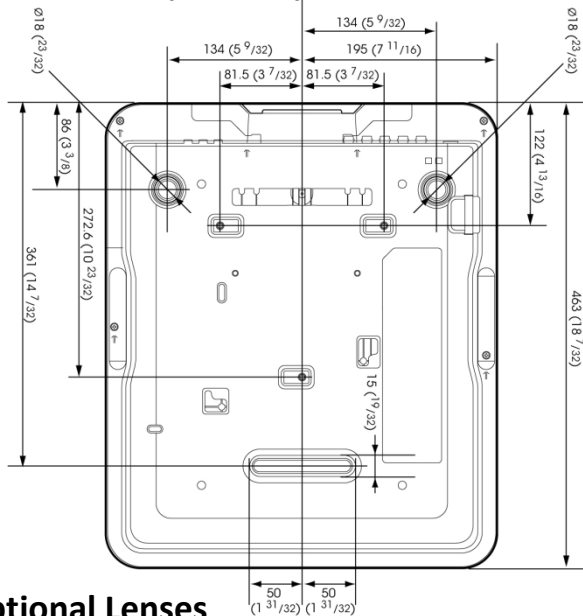

Solid Installation Projector VPL-FX37

Key Features

- 6,000 lumens
- Native XGA (1,024 x 768) resolution
- Bright Era™ Long Lasting Optics
- Flexible 1.6x manual zoom standard lens
- Vertical +51%, Horizontal +/-33% Lens Shift
- Network control and monitoring
- Synchronized lamp and filter maintenance cycle
- Rich interface terminals including 1xDVI-D
- Blend-in design
- Low power consumption

Dimensions (Front) Unit: mm (inches)

Dimensions (Bottom)

Optional Lenses

	VPLL-Z1024	VPLL-Z1032
Throw Ratio	2.38 to 3.26	3.24 to 4.95
Aperture	f/2.00 to 2.30	f/2.00 to 2.40
Lens Shift	Vertical : +51%/-0% Horizontal : +/- 33%	
Mass	Approx. 1.1kg / 2 lbs. 7oz.	
Lens Adapter	PK-F30LA1	